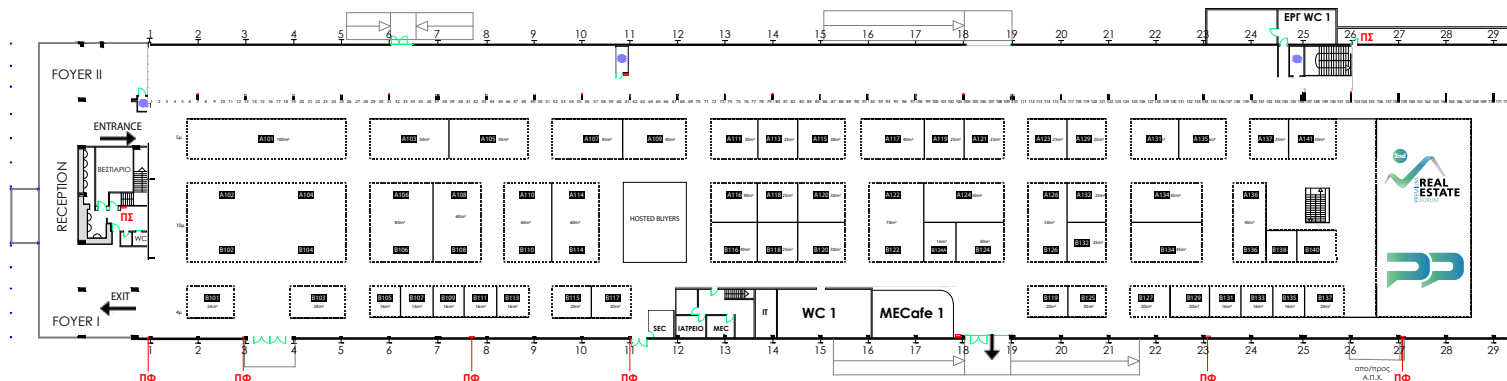

ΜΕΤΕΤΙΘΩΝ

Exit 1  
ΕΙΣΟΔΟΣ  
ΛΑΥΡΙΟΥ

ΠΑΙΔΑΝΙΑ

**ΔΙΑΔΡΟΜΟΣ Α**

ΕΙΣΟΔΟΣ	SBHomes
A101	REVITHIS REAL ESTATE GROUP
A102-A104	PLASIS REAL ESTATE DEVELOPMENT
B102-B104	
A103	RE/MAX PROPERTIES INVESTMENT
A103A	GLOBAL PROPERTY MANAGEMENT
A105	GREEN PROPERTIES DESIGN & CONSTRUCTION
A106-B106	PROSPERTY
A107	THERMAIDES ΚΑΤΑΣΚΕΥΑΣΤΙΚΗ
A109	BLUEGROUND
A110-B110	CENTURY 21
A111	MAGNA REAL ESTATE
A113	NASCO ΓΕΝΙΚΗ ΑΝΑΚΑΙΝΙΣΤΙΚΗ
A114-B114	IARTS I KE
A115	CITY 1
A116	VALENCI LUXURY DEVELOPERS
A117	ΥΠΟΥΡΓΕΙΟ ΕΘΝΙΚΗΣ ΑΜΥΝΑΣ - ΥΠ.Α.Α.Π.Ε.Δ.
A118	WILLIAM HADDAD PROPERTIES (WHP)
A119	FORTE SYSTEMS
A120	RIVIERA HELLAS
A121	MOONSHOT PRODUCTIONS
A122-B122	EUROBANK S.A.
A123	RE/MAX CREATIVE
A124	RE/MAX HELLAS
A126-B126	PANFLOW M. IKE
A129	NAXIAN LAND
A131	GEORGE PETROU LAW OFFICE
A132	GO GREECE REAL ESTATE
A134	FORTUNET HELLAS
A135	PLUS PROPERTIES
A136-B136	ORIZOR ΜΟΝΟΠΡΟΣΩΠΗ ΑΕ
A137	BLUPEAK PROPERTIES
A141	QOBRIX